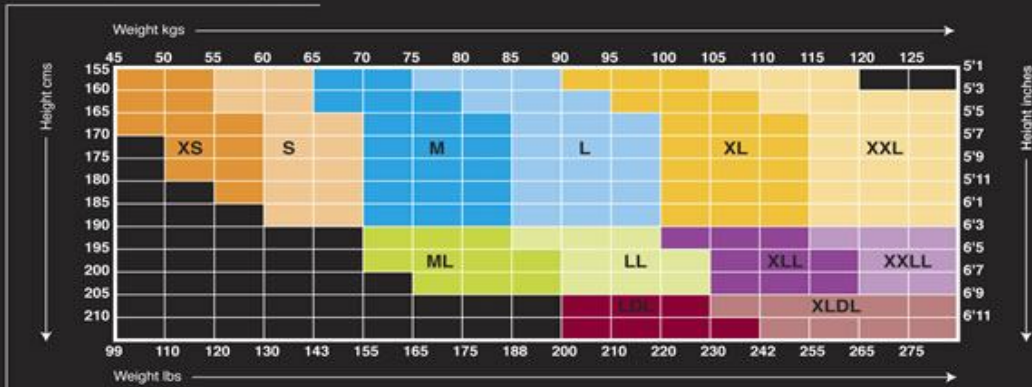

Skins Compression Products

Code	Product Description	Quantity
B10001001	SKINS UNISEX LONG TIGHTS <i>All sizes available. See sizing chart below.</i>	Each
B10001002	SKINS UNISEX HALF TIGHTS <i>All sizes available. See sizing chart below.</i>	Each
B10001005	SKINS UNISEX LONG SLEEVE TOP <i>All sizes available. See sizing chart below.</i>	Each
B10001004	SKINS UNISEX SHORT SLEEVE TOP <i>All sizes available. See sizing chart below.</i>	Each
B10001003	SKINS UNISEX SLEEVELESS TOP <i>All sizes available. See sizing chart below.</i>	Each

SIZE CHART

Skins™»sport unisex long tights

Please note: If your chest size falls on a borderline it is recommended you opt for the smaller size.
If your size is not in stock, it can be ordered for you.

SIZE CHART

Skins™»sport unisex half tights

Half tights cover the entire thigh and hamstring muscles for maximum therapeutic effect.

Please note: If your height/weight falls on a borderline it is recommended you opt for the smaller size. If your size is not in stock, it can be ordered for you.

SIZE CHART

Skins™»sport unisex long sleeve top

Please note: If your chest size falls on a borderline it is recommended you opt for the smaller size.
If your size is not in stock, it can be ordered for you.