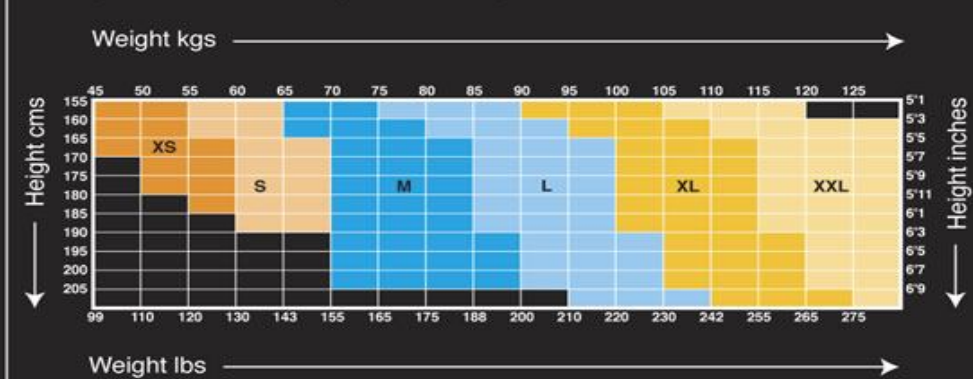

Skins Compression Products

Code	Product Description	Quantity
B10001001	SKINS UNISEX LONG TIGHTS <i>All sizes available. See sizing chart below.</i>	Each
B10001002	SKINS UNISEX HALF TIGHTS <i>All sizes available. See sizing chart below.</i>	Each
B10001005	SKINS UNISEX LONG SLEEVE TOP <i>All sizes available. See sizing chart below.</i>	Each
B10001004	SKINS UNISEX SHORT SLEEVE TOP <i>All sizes available. See sizing chart below.</i>	Each
B10001003	SKINS UNISEX SLEEVELESS TOP <i>All sizes available. See sizing chart below.</i>	Each

SIZE CHART

Skins™»sport unisex long tights

Please note: If your chest size falls on a borderline it is recommended you opt for the smaller size.
If your size is not in stock, it can be ordered for you.

SIZE CHART

Skins™»sport unisex half tights

Half tights cover the entire thigh and hamstring muscles for maximum therapeutic effect.

Please note: If your height/weight falls on a borderline it is recommended you opt for the smaller size. If your size is not in stock, it can be ordered for you.

SIZE CHART

Skins™»sport unisex long sleeve top

Please note: If your chest size falls on a borderline it is recommended you opt for the smaller size.
If your size is not in stock, it can be ordered for you.