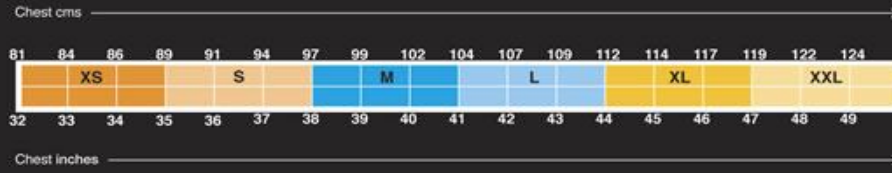

SIZE CHART

Skins™»sport unisex long tights

Please note: If your chest size falls on a borderline it is recommended you opt for the smaller size.
If your size is not in stock, it can be ordered for you.

SIZE CHART

Skins™»sport unisex half tights

Half tights cover the entire thigh and hamstring muscles for maximum therapeutic effect.

Please note: If your height/weight falls on a borderline it is recommended you opt for the smaller size. If your size is not in stock, it can be ordered for you.

SIZE CHART

Skins™»sport unisex long sleeve top

Please note: If your chest size falls on a borderline it is recommended you opt for the smaller size.
If your size is not in stock, it can be ordered for you.

SIZE CHART

Skins™»sport unisex short sleeve top

Please note: If your chest size falls on a borderline it is recommended you opt for the smaller size.
If your size is not in stock, it can be ordered for you.