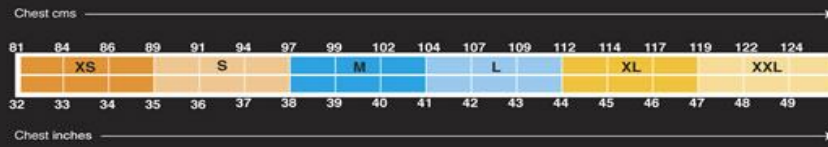

Skins™»sport unisex half tights

Half tights cover the entire thigh and hamstring muscles for maximum therapeutic effect.

Please note: If your height/weight falls on a borderline it is recommended you opt for the smaller size. If your size is not in stock, it can be ordered for you.

SIZE CHART

Skins™»sport unisex long sleeve top

Please note: If your chest size falls on a borderline it is recommended you opt for the smaller size.
If your size is not in stock, it can be ordered for you.

SIZE CHART

Skins™»sport unisex short sleeve top

Please note: If your chest size falls on a borderline it is recommended you opt for the smaller size.
If your size is not in stock, it can be ordered for you.

SIZE CHART

Skins™»sport cool dpc unisex sleeveless top

Please note: If your chest size falls on a borderline it is recommended you opt for the smaller size.
If your size is not in stock, it can be ordered for you.